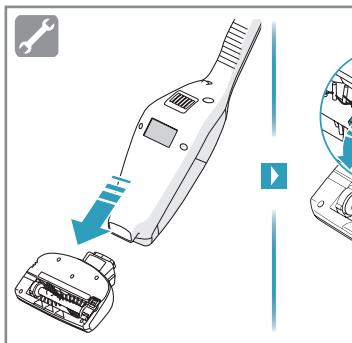

4h

100%

- FULLY CHARGED
- 75-100%
- 50-75%
- 25-50%
- RECHARGING NEEDED

Min Mode ~ 45 min

Max Mode ~ 16 min

PUSH

Max → [Pause] → Min

Car Kit
KIT 360+
PNC: 900 168 340