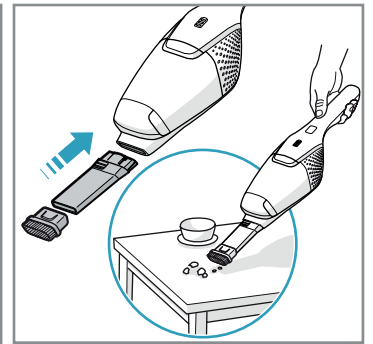

4h

100%

- FULLY CHARGED
- 75-100%
- 50-75%
- 25-50%
- RECHARGING NEEDED

Min Mode ~ 45 min

Max Mode ~ 16 min

PUSH

Max → [Pause] → Min

Car Kit
KIT 360+
PNC: 900 168 340